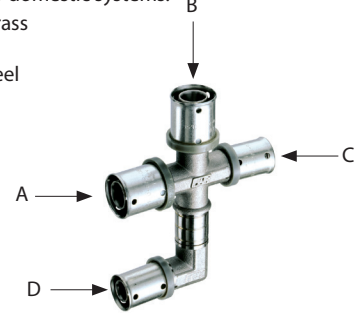

ART. 5923

Ø pipe

Code	A	B	C	D	E	€	box
59232001	20x2,5	20x2,5	16x2	16x2	16x2		10
59232002	20x2	20x2	16x2	16x2	16x2		10
59232003	20x2,25	20x2,25	16x2,25	16x2,25	16x2,25		10
59232601	20x2,5	26x3	16x2	16x2	16x2		10
59232602	20x2	26x3	16x2	16x2	16x2		10

4-way distribution fitting for domestic systems.

- Body made of CW617N brass
- Finish: TEA® treatment
- Bush made of stainless steel