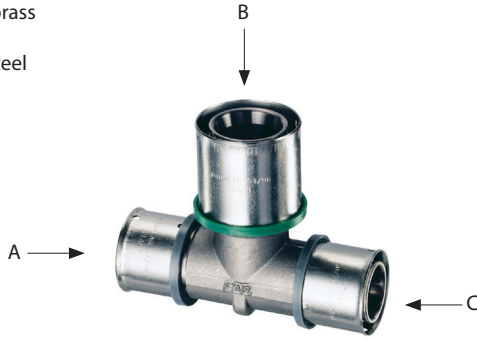

"T" fitting, with SIDE reduction.

- Body made of CW617N brass
- Finish: TEA® treatment
- Bush made of stainless steel