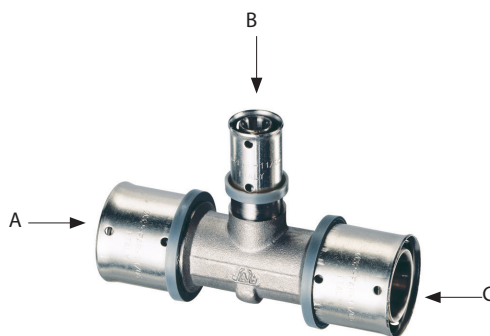

ART. 5908

Code	Ø pipe			€	box pack	
59081401	14x2	14x2	14x2		20	200
59081601	16x2	16x2	16x2		20	200
59081602	16x2,25	16x2,25	16x2,25		20	200
59081801	18x2	18x2	18x2		20	200
59082001	20x2	20x2	20x2		20	160
59082002	20x2,25	20x2,25	20x2,25		20	160

Code	Ø pipe			€	box pack	
59082003	20x2,5	20x2,5	20x2,5		20	160
59082501	25x2,5	25x2,5	25x2,5		10	100
59082601	26x3	26x3	26x3		10	100
59083201	32x3	32x3	32x3		5	50
59084001	40x3,5	40x3,5	40x3,5		3	30
59084002	40x4	40x4	40x4		3	30
59085001	50x4	50x4	50x4		2	20
59085002	50x4,5	50x4,5	50x4,5		2	20
59086301	63x4,5	63x4,5	63x4,5		1	10

"T" fitting, with CENTRAL reduction.

- Body made of CW617N brass
- Finish: TEA® treatment
- Bush made of stainless steel