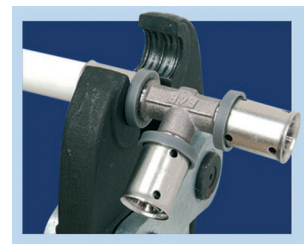

4  
Press the fitting.

**ATTENTION: Do NOT use grease to oil the fitting!**

The PRESSFAR fitting has been designed for pressing with three different profiles:

H PROFILE JAW

TH PROFILE JAW

U PROFILE JAW

The jaws must be positioned as follows: on the TH jaw the plastic ring, which supports the steel bush, has to be placed in the matching seat, while the H and U jaws have to be placed on the steel bush, so that one side of the jaw is adjacent to the plastic ring.

**FAR guarantees perfect compatibility between all fittings in the range and the three types of press profiles.**

PRESSFAR fitting can be pressed with electrical press machines, or battery-powered pressing tools with jaws or inserts with TH, U, H profiles. The press machine must be in appropriate condition, i.e. in full working order and checked against to the manufacturer's specification as being capable of the right type of pressing. PRESSFAR fittings are suitable for use in heating and domestic systems.