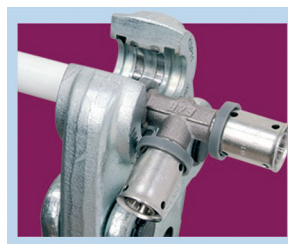

TH PROFILE JAW