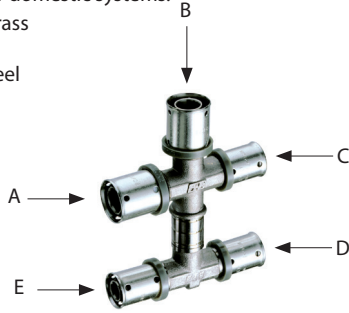

5-way distribution fitting for domestic systems.

- Body made of CW617N brass
- Finish: TEA® treatment
- Bush made of stainless steel