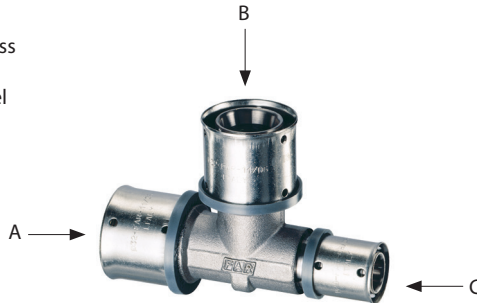

ART. 5910

Ø pipe

Code	A	B	C	€	box	pack
59101601	16x2	20x2	16x2		20	160
59101602	16x2	20x2,25	16x2		20	160
59101603	16x2	20x2,5	16x2		20	160
59101604	16x2,25	20x2	16x2,25		20	160

Ø pipe

Code	A	B	C	€	box	pack
59101605	16x2,25	20x2,25	16x2,25		20	160
59101606	16x2,25	20x2,5	16x2,25		20	160
59101607	16x2	26x3	16x2		20	160
59101608	16x2	25x2,5	16x2		20	160
59101801	18x2	25x2,5	18x2		20	160
59101802	18x2	26x3	18x2		20	160
59102001	20x2	26x3	20x2		10	100
59102002	20x2,25	26x3	20x2,25		10	100
59102003	20x2,5	26x3	20x2,5		10	100
59102004	20x2,25	25x2,5	20x2,25		10	100
59102501	25x2,5	32x3	25x2,5		10	80
59102601	26x3	32x3	26x3		10	80
59103201	32x3	40x3,5	32x3		5	40
59103202	32x3	40x4	32x3		5	40

REDUCED "T" fitting.

- Body made of CW617N brass
- Finish: TEA® treatment
- Bush made of stainless steel