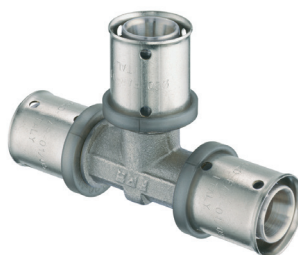

"T" fitting.

- Body made of CW617N brass
- Finish: TEA® treatment
- Bush made of stainless steel