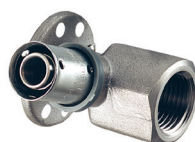

ART. 5917

Code	size	Ø pipe	€	box	pack
59171601	1/2"	16x2		10	100
59171602	1/2"	16x2,25		10	100
59171801	1/2"	18x2		10	100
59172001	1/2"	20x2		10	100
59172002	1/2"	20x2,25		10	100
59172003	1/2"	20x2,5		10	100

Straight through connection for bracket, art. 7477.

- Body made of CW617N brass
- Finish: TEA® treatment
- Bush made of stainless steel