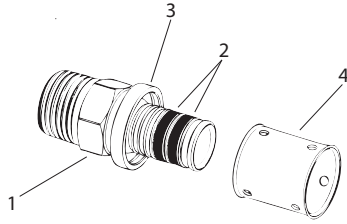

## PRESSFAR fittings and accessories

09

Straight fittings	245
Angled fittings	247
T fittings	248
Special fittings	251
Built-in stop cock and spare parts	254
Accessories	256

Patented press fitting system for multilayer pipes, designed and manufactured by FAR Rubinetteria S.p.A.

PRESSFAR fitting comprises:

1	Fitting body
2	Double seal ring with rectangular section
3	Plastic ring
4	Reversible steel bush

**ATTENTION: prior to installation please check that the multilayer pipe being used is the same size as that indicated on the fitting.**

1  
Cut the pipe perpendicular to its axis with suitable shears.

2  
Calibrate the pipe to make position of the fitting easier.

3  
Insert the fitting, checking the position of the pipe through the holes in the bush.