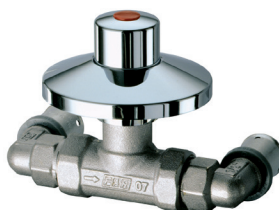

With plastic wall covering plate

ART. 5972

Code	size	Ø pipe	€	box	pack
59721601	1/2"	16x2		1	20
59721801	1/2"	18x2		1	20
59722003	1/2"	20x2,5		1	20
59722601	3/4"	26x3		1	20

Built-in stop cock complete with handle.

With brass wall covering plate