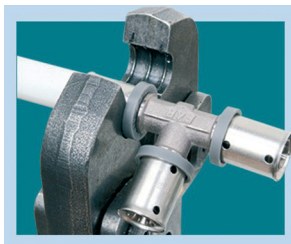

H PROFILE JAW