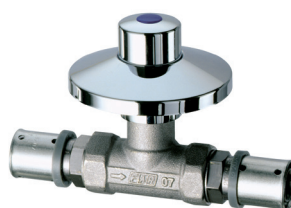

ART. 5961

Code	size	Ø pipe	€	box	pack
59611601	1/2"	16x2		2	40
59611602	1/2"	16x2,25		2	40
59611801	1/2"	18x2		2	40
59612001	1/2"	20x2		2	40
59612002	1/2"	20x2,25		2	40
59612003	1/2"	20x2,5		2	40
59612601	3/4"	26x3		1	40
59613201	3/4"	32x3		1	40

With plastic wall covering plate

ART. 5971

Code	size	Ø pipe	€	box	pack
59711601	1/2"	16x2		2	40
59711602	1/2"	16x2,25		2	40
59711801	1/2"	18x2		2	40
59712001	1/2"	20x2		2	40
59712002	1/2"	20x2,25		2	40
59712003	1/2"	20x2,5		2	40
59712601	3/4"	26x3		1	40
59713201	3/4"	32x3		1	40

Built-in stop cock complete with PRESSFAR elbows.

With brass wall covering plate

ART. 5962

Code	size	Ø pipe	€	box	pack
59621601	1/2"	16x2		1	20
59621801	1/2"	18x2		1	20
59622003	1/2"	20x2,5		1	20
59622601	3/4"	26x3		1	20